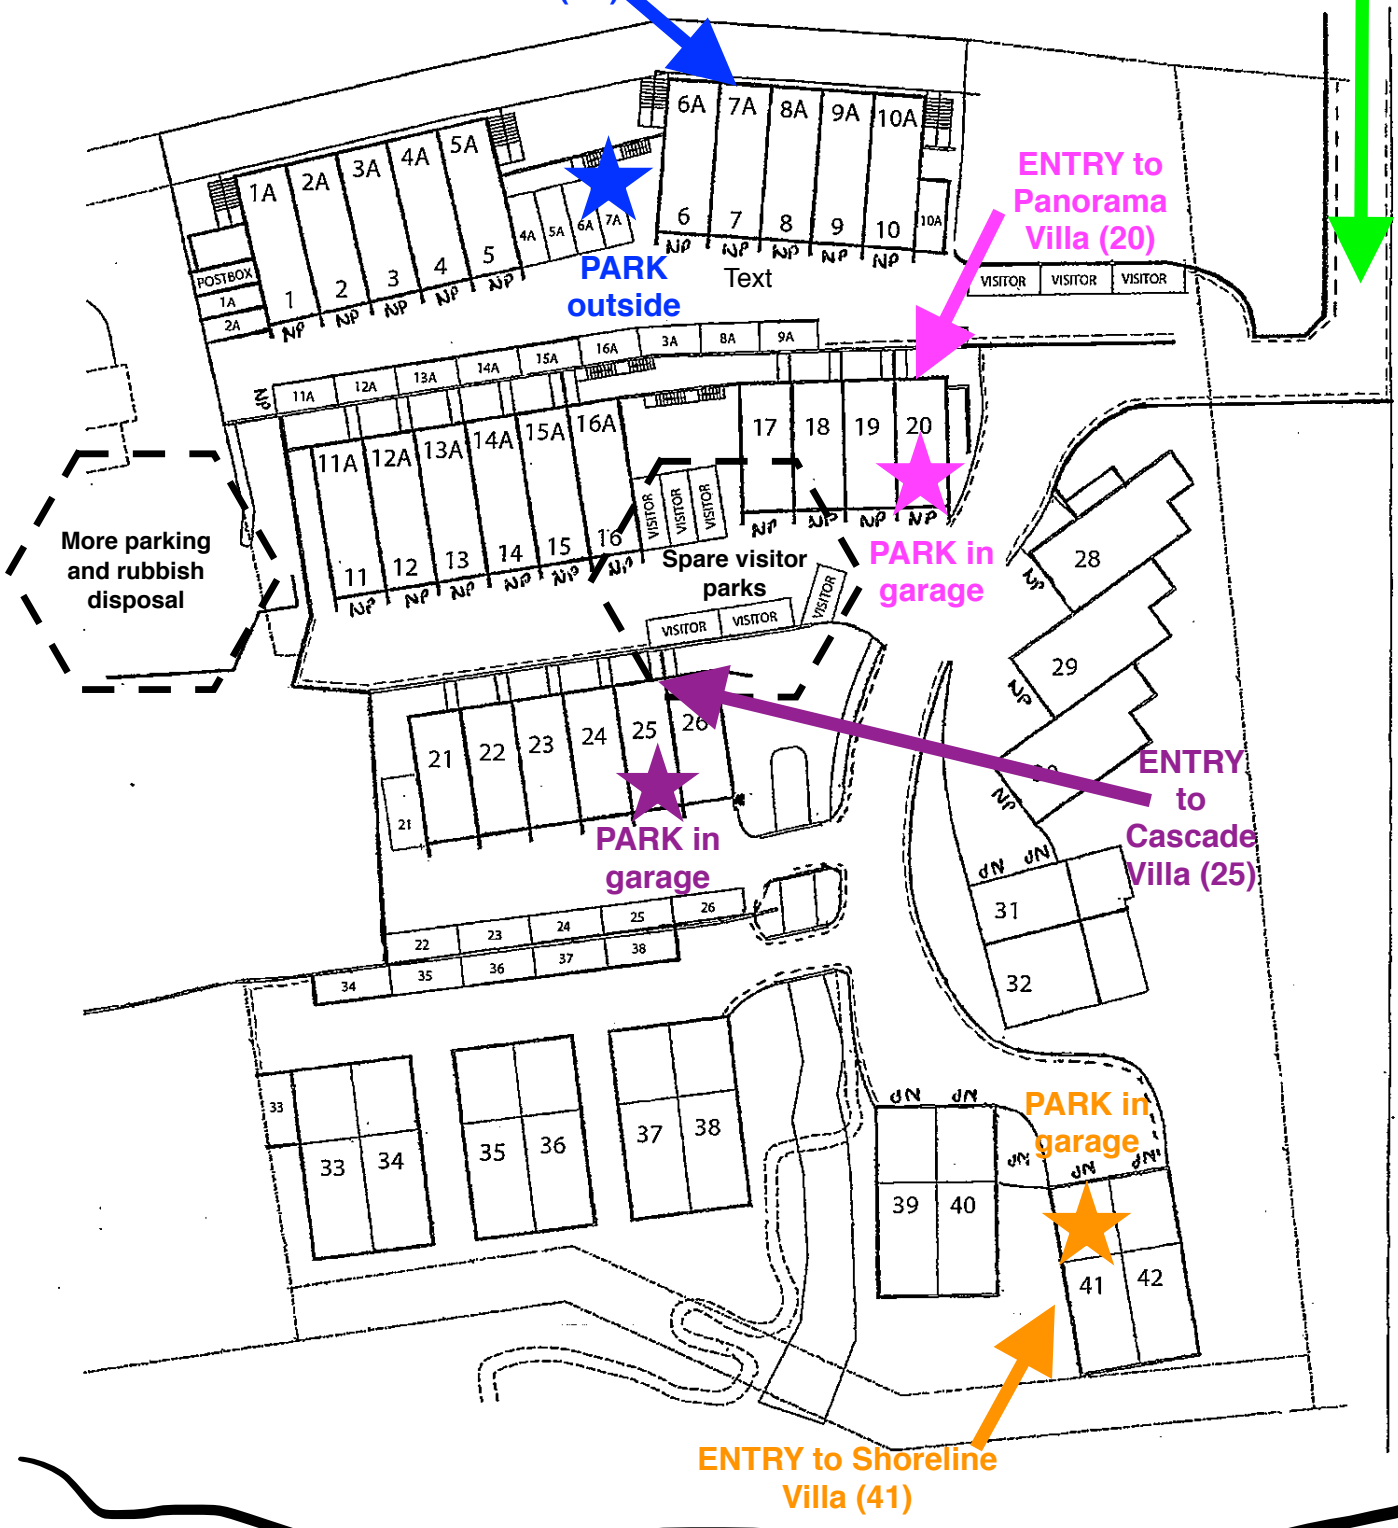

This way to town center

643 FRANKTON ROAD

This way to airport

Location and Parking Map

ENTRY to Summit Villa (7A)

Entrance to Alpine Village Complex

ENTRY to Panorama Villa (20)

PARK outside

PARK in garage

ENTRY to Cascade Villa (25)

PARK in garage

PARK in garage

ENTRY to Shoreline Villa (41)

Lakefront walking track

LAKE FRONT